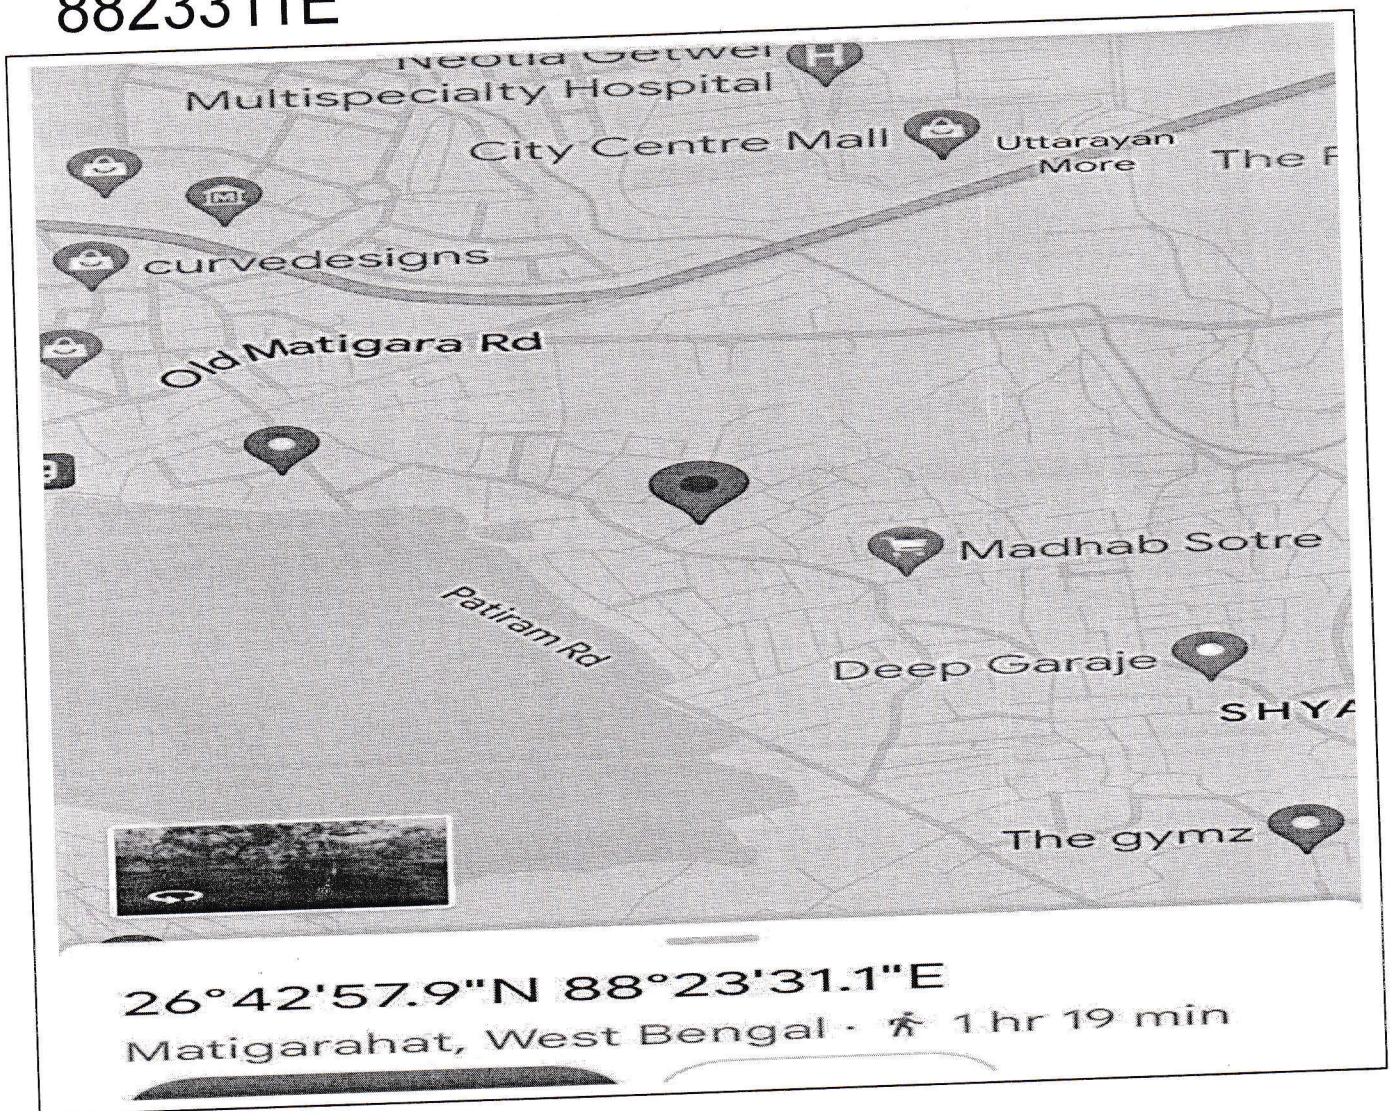

VASUDEVA NIVAAS,
situated at Matigara , Dist – Darjeeling , WB
Latitude 26°42'57.9"N & Longitude
88°23'31.1"E

BOUNDARY OF LAND

North – Land of Chhedup Lama
South- Sold Land of Santi Gopal Banik
East – Sold Land of Bhagirathi Devi
Wast- 16 Feet Wide Metal Road